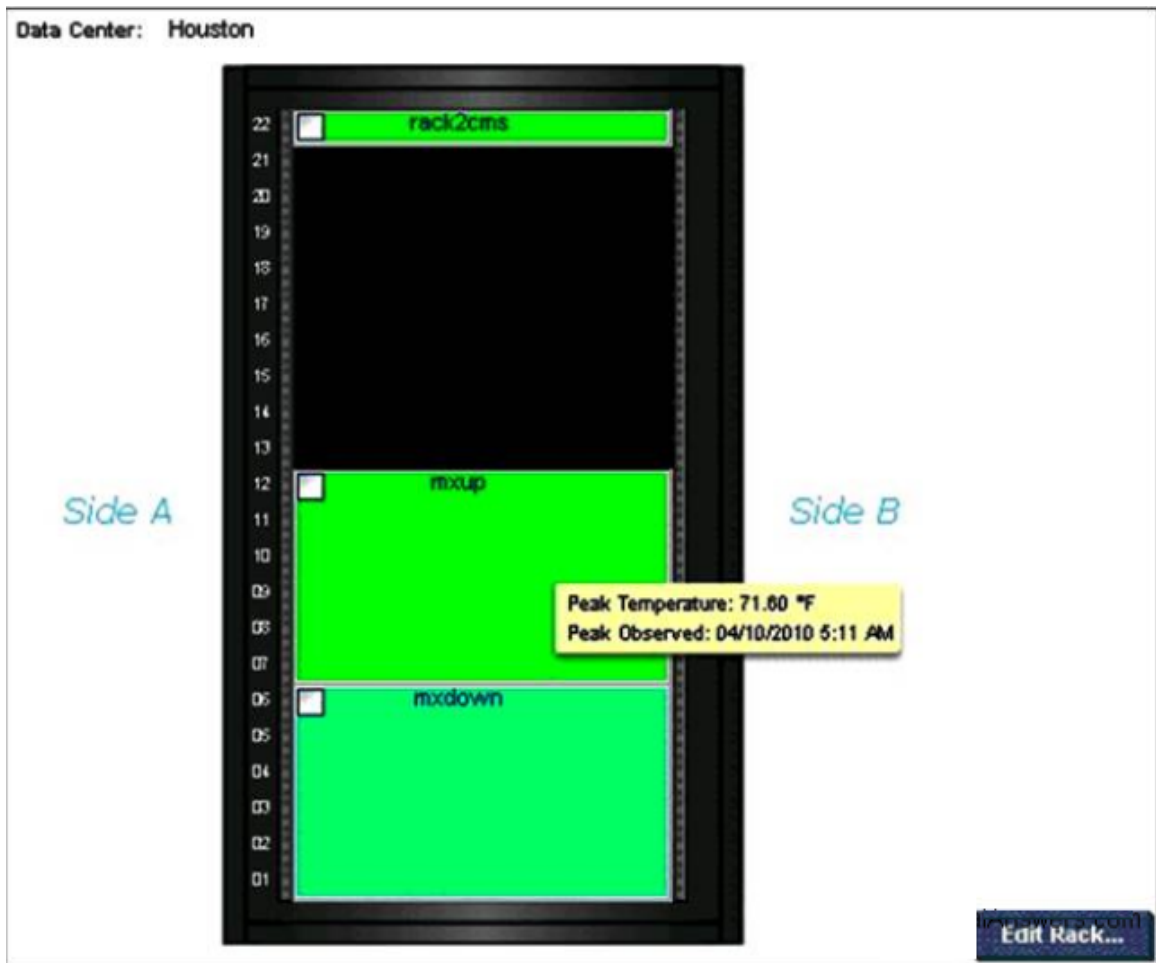

Exam Name:	Implementing HP Converged Infrastructure Solutions		
Exam Type:	HP	Exam Code:	HP0-D08
Certification	Accredited Integration Specialist (AIS)	Total Questions:	62

Which part of the Insight Control power management functionality is being shown in the exhibit?

- A. Bladesystem thermal logic technology
- B. Three-dimensional heat readings
- C. Dynamic power capping
- D. Two-dimensional heat map

Answer: B

Question: 4

When using HP SIM to change the Power Cap Value for a server, when does this change take effect?

- A. Once the refresh data has been clicked
- B. Immediately once the command completes
- C. After the next serverreboot
- D. When theilo power management page Update button is selected

Answer: B