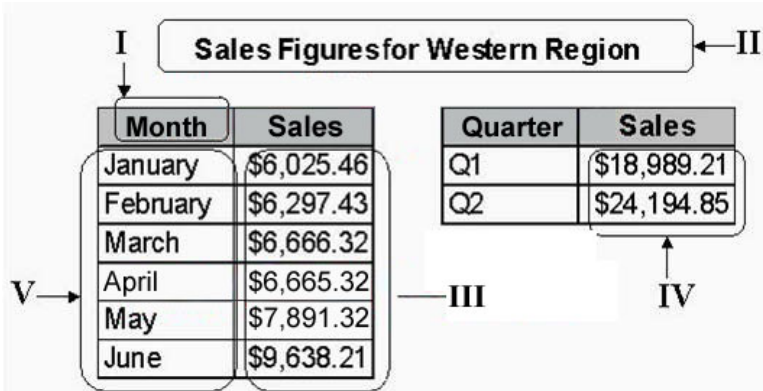

- A. I only
- B. I and II only
- C. I, II and V only
- D. III, IV and V only

Answer: B

QUESTION 5

Which of the following satisfies a requirement to maintain only 7 days of history for the DAILY.CURRENT data set?

- A. `proc append base = daily.day17 data = daily.current;`
  `run;`
- B. `proc datasets library = daily nolist;`
  `age current day1-day7;`
  `run;`
- C. `proc datasets lib = daily;`
  `rename day6 = day7 day5 = day6`
  `day4 = day5 day3 = day4`
  `day2 = day3 day1 = day2`
  `current = day1 ;`
  `run;`
- D. `data daily.day1 daily.day2 daily.day3 daily.day4`
  `daily.day5 daily.day6 daily.day7;`
  `set daily.current;`
  `run;`

Answer: B

QUESTION 6

In SAS ETL Studio, metadata facilitates which of the following?

- I.data model design
- II.multi-user development
- III.process documentation
- IV.data definition standardization